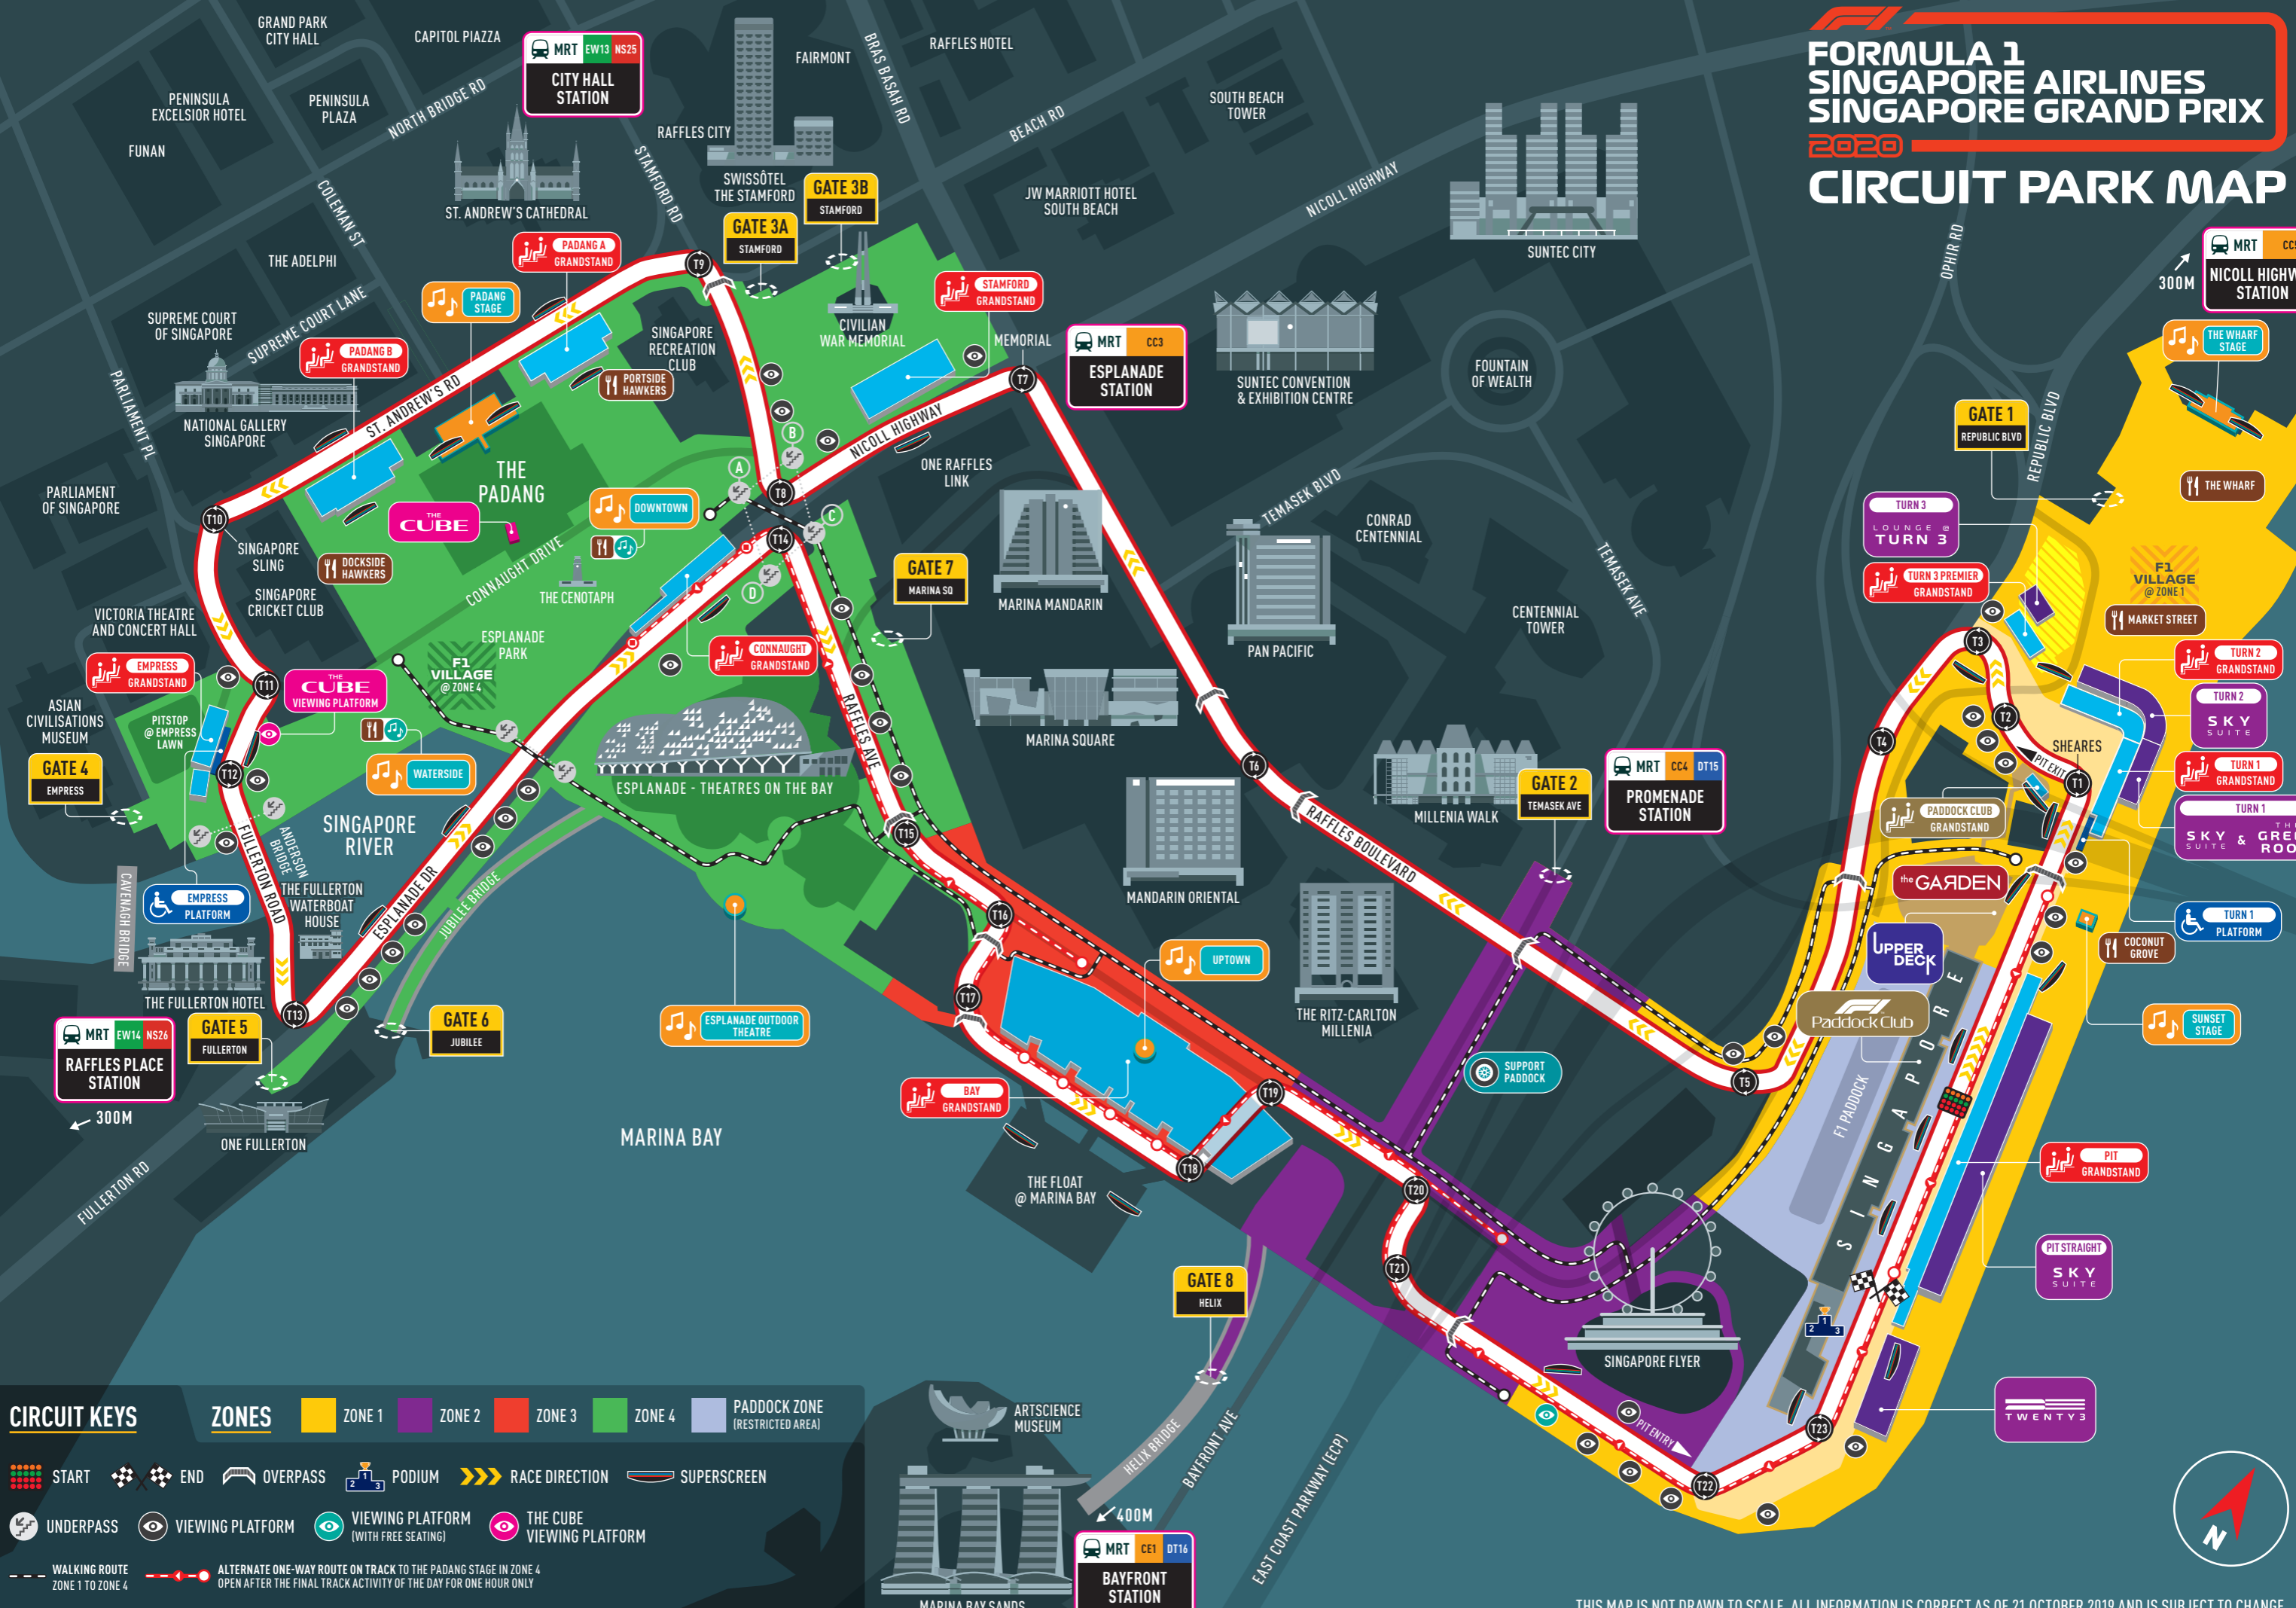

# FORMULA 1 SINGAPORE AIRLINES SINGAPORE GRAND PRIX 2020

## CIRCUIT PARK MAP

**CIRCUIT KEYS**

- START
- END
- OVERPASS
- PODIUM
- RACE DIRECTION
- SUPERSCREEN
- UNDERPASS
- VIEWING PLATFORM
- VIEWING PLATFORM (WITH FREE SEATING)
- THE CUBE VIEWING PLATFORM
- WALKING ROUTE ZONE 1 TO ZONE 4
- ALTERNATE ONE-WAY ROUTE ON TRACK TO THE PADANG STAGE IN ZONE 4 OPEN AFTER THE FINAL TRACK ACTIVITY OF THE DAY FOR ONE HOUR ONLY

**ZONES**

- ZONE 1
- ZONE 2
- ZONE 3
- ZONE 4
- PADDOCK ZONE (RESTRICTED AREA)

THIS MAP IS NOT DRAWN TO SCALE. ALL INFORMATION IS CORRECT AS OF 21 OCTOBER 2019 AND IS SUBJECT TO CHANGE.